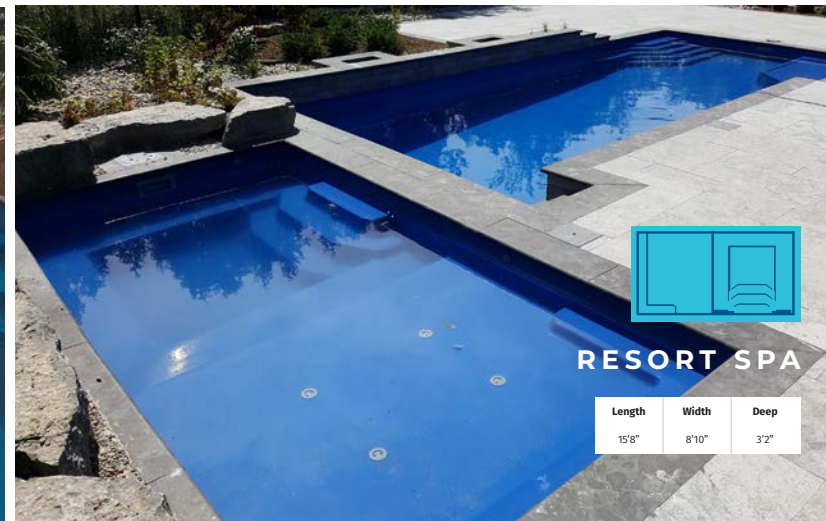

CUBE SUNDECK

Length	Width	Deep
9'	9'	10"

CUBE SPA

Length	Width	Deep
9'	9'	3'

RESORT SPA

Length	Width	Deep
15'8"	8'10"	3'2"

OVAL SPA

Length	Width	Deep
8'2"	8'7"	3'2"