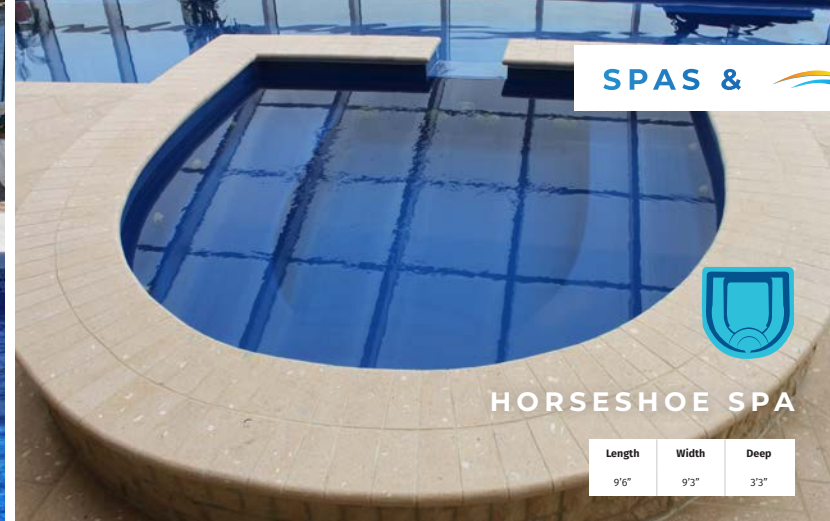

HORSESHOE SUNDECK

HORSESHOE SPA

Length	Width	Deep
9'6"	9'3"	3'3"