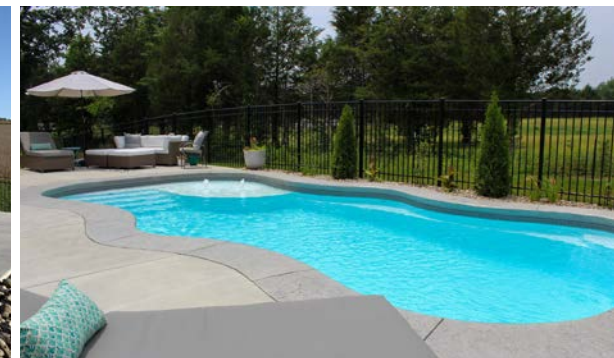

Length	Width	Shallow	Deep	Lounger
27'	13'	3'7"	5'6"	6'

CASTAWAY

The Castaway is our newest model and the perfect fusion of relaxation and elegance, as it combines an integrated spa, **tanning ledge**, and pool in one stunning design.

CORAL SEA LOUNGER

The Coral Sea Lounger offers luxurious design and a lounging ledge.

Length	Width	Shallow	Deep	Lounger
35'	15'2"	3'7"	6'4"	9' x 6'5"
31'2"	15'2"	4'	6'4"	9' x 6'5"

CRISPIN

CRISPIN

Experience the appeal of the Crispin, with a kidney-shaped design and luxurious wrap-around seating ledge. This pool can be turned into a hot tub and is ideal for a garden home.

CRISPIN

DAYDREAM

DAYDREAM

GRANDE

GRANDE

The Grande is one of our most popular pools, offering luxury and style with clean lines, 360-degree access, and ample deep and shallow seating.

Length	Width	Shallow	Deep
35'1"	13'9"	3'5"	6'5"
29'	13'9"	3'5"	5'10.5"
23'	11'3"	3'5.5"	5'1.5"