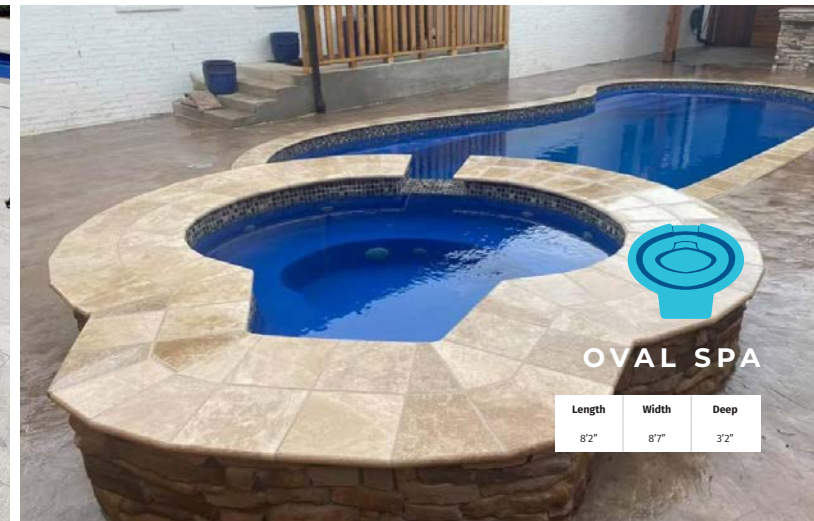

CUBE SUNDECK

Length	Width	Deep
9'	9'	10"

CUBE SPA

Length	Width	Deep
9'	9'	3'

RESORT SPA

Length	Width	Deep
15'8"	8'10"	3'2"

OVAL SPA

Length	Width	Deep
8'2"	8'7"	3'2"

SPAS & SUNDECKS

AQUAMARINE SHIMMER

CALIFORNIA SHIMMER

ARCTIC SHIMMER

SANDSTONE SHIMMER

OCEAN SHIMMER

EVENING SKY SHIMMER

OUR SHIMMER COLORS