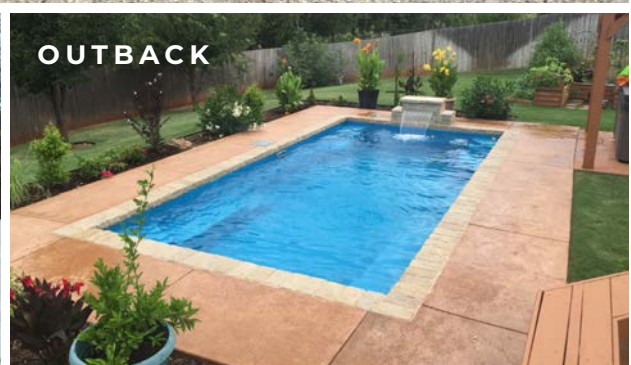

OUTBACK SERIES

OUTBACK & LOUNGER

Length	Width	Shallow	Deep	Lounger
30'	11'3"	3'6"	5'3"	
23'	11'3"	3'6"	5'	
30'	11'3"	4'3"	4'3"	6' x 11'3"
30'	14'	4'3"	4'3"	6' x 11'3"

OUTBACK DUNDEE

Length	Width	Shallow	Deep	Lounger
30'	14'	3'8"	5'10"	8'6" x 4'6"

or without lounger

OUTBACK ESCAPE

Length	Width	Shallow	Deep
17'	8'6"	4'7"	4'7"