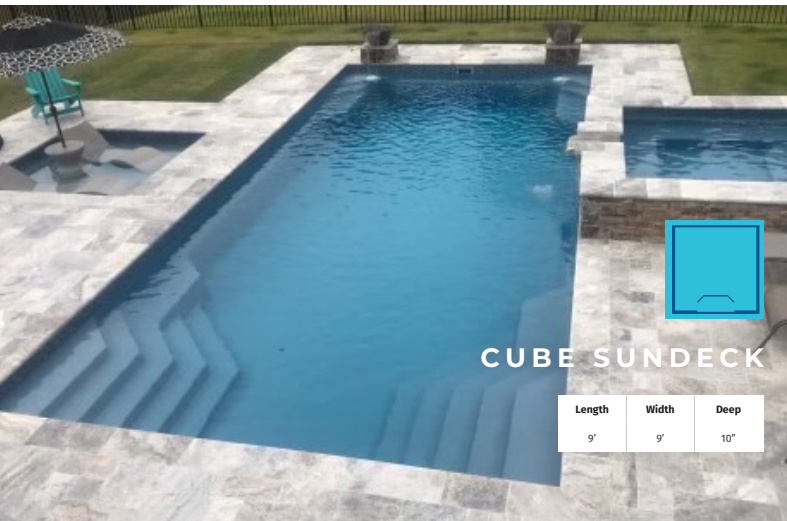

HORSESHOE SUNDECK

Length	Width	Deep
9'6"	9'6"	10"

HORSESHOE SPA

Length	Width	Deep
9'6"	9'3"	3'3"

PIXIE SUNDECK

Length	Width	Deep
16'6"	10'	10"

CAPRI SPA

Length	Width	Deep
14'	6'	3'