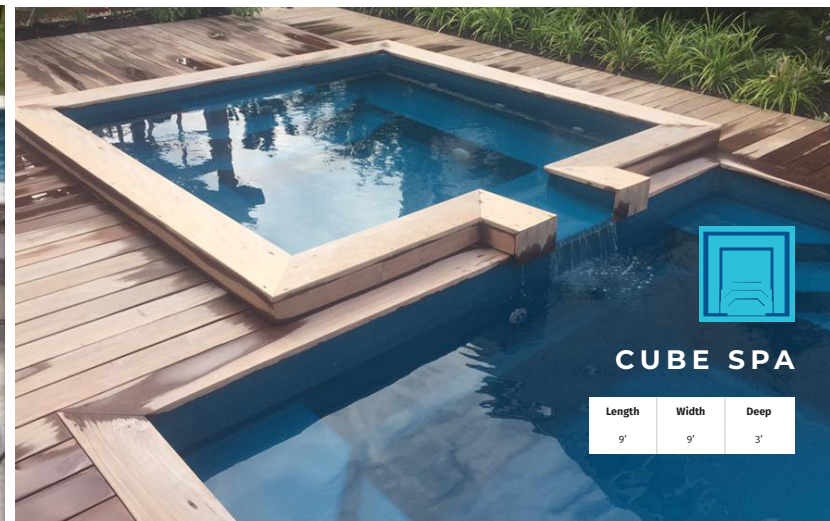

HORSESHOE SUNDECK

Length	Width	Deep
9'6"	9'6"	10"

HORSESHOE SPA

Length	Width	Deep
9'6"	9'3"	3'3"

PIXIE SUNDECK

Length	Width	Deep
16'6"	10'	10"

CAPRI SPA

Length	Width	Deep
14'	6'	3'

CUBE SUNDECK

Length	Width	Deep
9'	9'	10"

CUBE SPA

Length	Width	Deep
9'	9'	3'

RESORT SPA

Length	Width	Deep
15'8"	8'10"	3'2"

OVAL SPA

Length	Width	Deep
8'2"	8'7"	3'2"